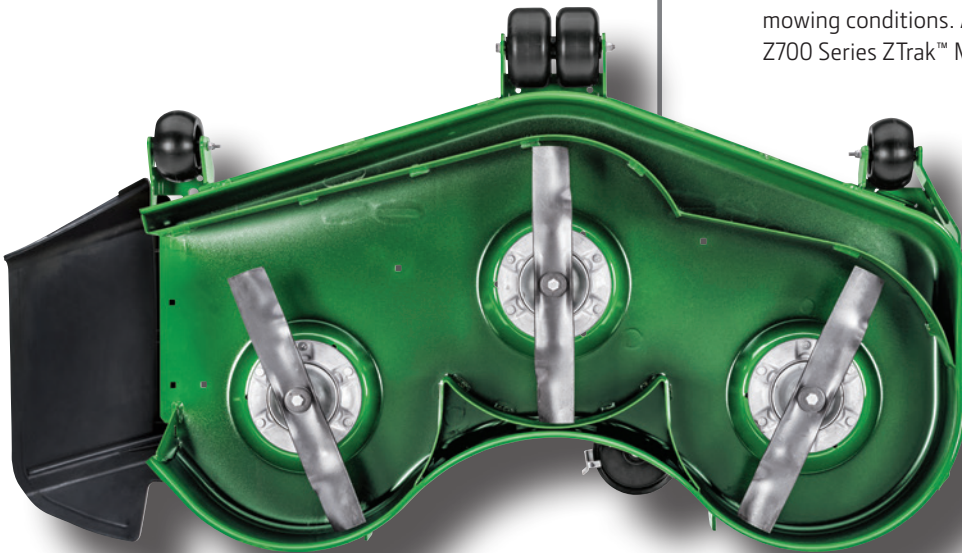

# ZTrak™ Zero-Turn Mowers

Z300, Z500, and Z700 Series

JOHN DEERE

**Turns on a dime.  
Rides like a  
million bucks.**

Every John Deere ZTrak™ mower is built with one thing in mind: helping you create a more beautiful lawn with significantly less effort. On-the-go tracking adjustment makes steering and mowing straight a breeze, and our bumper-to-bumper warranty means you can keep mowing with true peace of mind.

# ZTrak™ Zero-Turn Mowers

So much on deck.

Stamped out of solid steel to meticulous design specifications. All our mower decks are built to deliver a superior cut—the kind of cut every yard deserves.

### High-capacity mower deck

Stamped from 9-gauge steel with additional deck depth for better airflow, exceptional clipping dispersion, and a premium cut. Available only on Z45R ZTrak™ Mowers