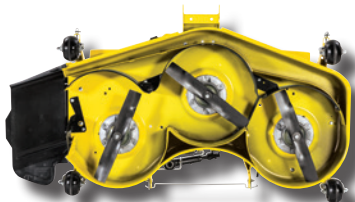

ZTrak™ Zero-Turn Mowers

So much on deck.

Stamped out of solid steel to meticulous design specifications. All our mower decks are built to deliver a superior cut—the kind of cut every yard deserves.

BUMPER-TO-BUMPER WARRANTY*

High-capacity PRO mower deck

Designed with larger properties in mind, these decks have commercial-grade reinforcements to tackle the toughest mowing conditions. Available only on Z700 Series ZTrak™ Mowers.

High-capacity mower deck

Stamped from 9-gauge steel with additional deck depth for better airflow, exceptional clipping dispersion, and a premium cut. Available only on Z45R ZTrak™ Mowers